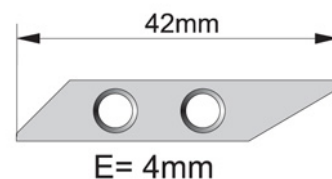

PORTE-PLAQUETTES KLEMMHALTER INSERTHOLDERS

PLAQUETTES PLÄTTCHEN INSERTS **L / R**

515

507L/R 7x7x150mm
508L/R 8x8x150mm
510 100L/R 10x10x100mm
510 150L/R 10x10x150mm
512 100L/R 12x12x100mm
512 150L/R 12x12x150mm
514 100L/R 14x14x100mm
516 100L/R 16x16x100mm
520 100L/R 20x20x100mm

627-V M2.5x7

627 T8

630

608L/R 7x7x150mm
609L/R 8x8x150mm
609 10L/R 10x10x150mm
609 12L/R 12x12x150mm
609 20L/R 20x20x150mm

627-V M2.5x7

627 T8

615

610 L/R 10x10x100mm
611 L/R 10x10x150mm
612 L/R 12x12x100mm
613 L/R 12x12x150mm
614 L/R 14x14x150mm
622 L/R 16x16x100/140mm
623 L/R 20x20x100/140mm

628-V M3.5x9

628 T15

715

815

800 L/R 16x16x140mm
801 L/R 20x20x140mm
802 L/R 25x25x140mm

628-V M3.5x9

628 T15