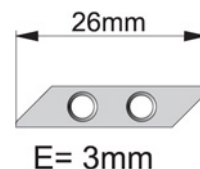

PORTE-PLAQUETTES KLEMMHALTER INSERTHOLDERS

PLAQUETTES PLÄTTCHEN INSERTS **L / R**

515

507L/R 7x7x150mm
508L/R 8x8x150mm
510 100L/R 10x10x100mm
510 150L/R 10x10x150mm
512 100L/R 12x12x100mm
512 150L/R 12x12x150mm
514 100L/R 14x14x100mm
516 100L/R 16x16x100mm
520 100L/R 20x20x100mm

627-V M2.5x7

627 T8

630

608L/R 7x7x150mm
609L/R 8x8x150mm
609 10L/R 10x10x150mm
609 12L/R 12x12x150mm
609 20L/R 20x20x150mm

627-V M2.5x7

627 T8

615

610 L/R 10x10x100mm
611 L/R 10x10x150mm
612 L/R 12x12x100mm
613 L/R 12x12x150mm
614 L/R 14x14x150mm
622 L/R 16x16x100/140mm
623 L/R 20x20x100/140mm

628-V M3.5x9

628 T15

715

815

800 L/R 16x16x140mm
801 L/R 20x20x140mm
802 L/R 25x25x140mm

628-V M3.5x9

628 T15