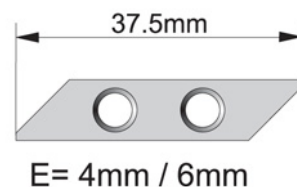

PORTE-PLAQUETTES KLEMMHALTER INSERTHOLDERS

PLAQUETTES PLÄTTCHEN INSERTS **L / R**

515

507L/R 7x7x150mm
508L/R 8x8x150mm
510 100L/R 10x10x100mm
510 150L/R 10x10x150mm
512 100L/R 12x12x100mm
512 150L/R 12x12x150mm
514 100L/R 14x14x100mm
516 100L/R 16x16x100mm
520 100L/R 20x20x100mm

627-V M2.5x7

627 T8

630

608L/R 7x7x150mm
609L/R 8x8x150mm
609 10L/R 10x10x150mm
609 12L/R 12x12x150mm
609 20L/R 20x20x150mm

627-V M2.5x7

627 T8

615

610 L/R 10x10x100mm
611 L/R 10x10x150mm
612 L/R 12x12x100mm
613 L/R 12x12x150mm
614 L/R 14x14x150mm
622 L/R 16x16x100/140mm
623 L/R 20x20x100/140mm

628-V M3.5x9

628 T15

715

815

800 L/R 16x16x140mm
801 L/R 20x20x140mm
802 L/R 25x25x140mm

628-V M3.5x9

628 T15