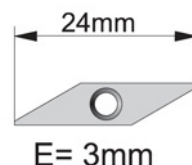

PORTE-PLAQUETTES KLEMMHALTER INSERTHOLDERS

PLAQUETTES PLÄTTCHEN INSERTS **L / R**

515

507L/R 7x7x150mm
508L/R 8x8x150mm
510 100L/R 10x10x100mm
510 150L/R 10x10x150mm
512 100L/R 12x12x100mm
512 150L/R 12x12x150mm
514 100L/R 14x14x100mm
516 100L/R 16x16x100mm
520 100L/R 20x20x100mm

627-V M2.5x7

627 T8

630

608L/R 7x7x150mm
609L/R 8x8x150mm
609 10L/R 10x10x150mm
609 12L/R 12x12x150mm
609 20L/R 20x20x150mm

627-V M2.5x7

627 T8

615

610 L/R 10x10x100mm
611 L/R 10x10x150mm
612 L/R 12x12x100mm
613 L/R 12x12x150mm
614 L/R 14x14x150mm
622 L/R 16x16x100/140mm
623 L/R 20x20x100/140mm

628-V M3.5x9

628 T15

715

815

800 L/R 16x16x140mm
801 L/R 20x20x140mm
802 L/R 25x25x140mm

628-V M3.5x9

628 T15